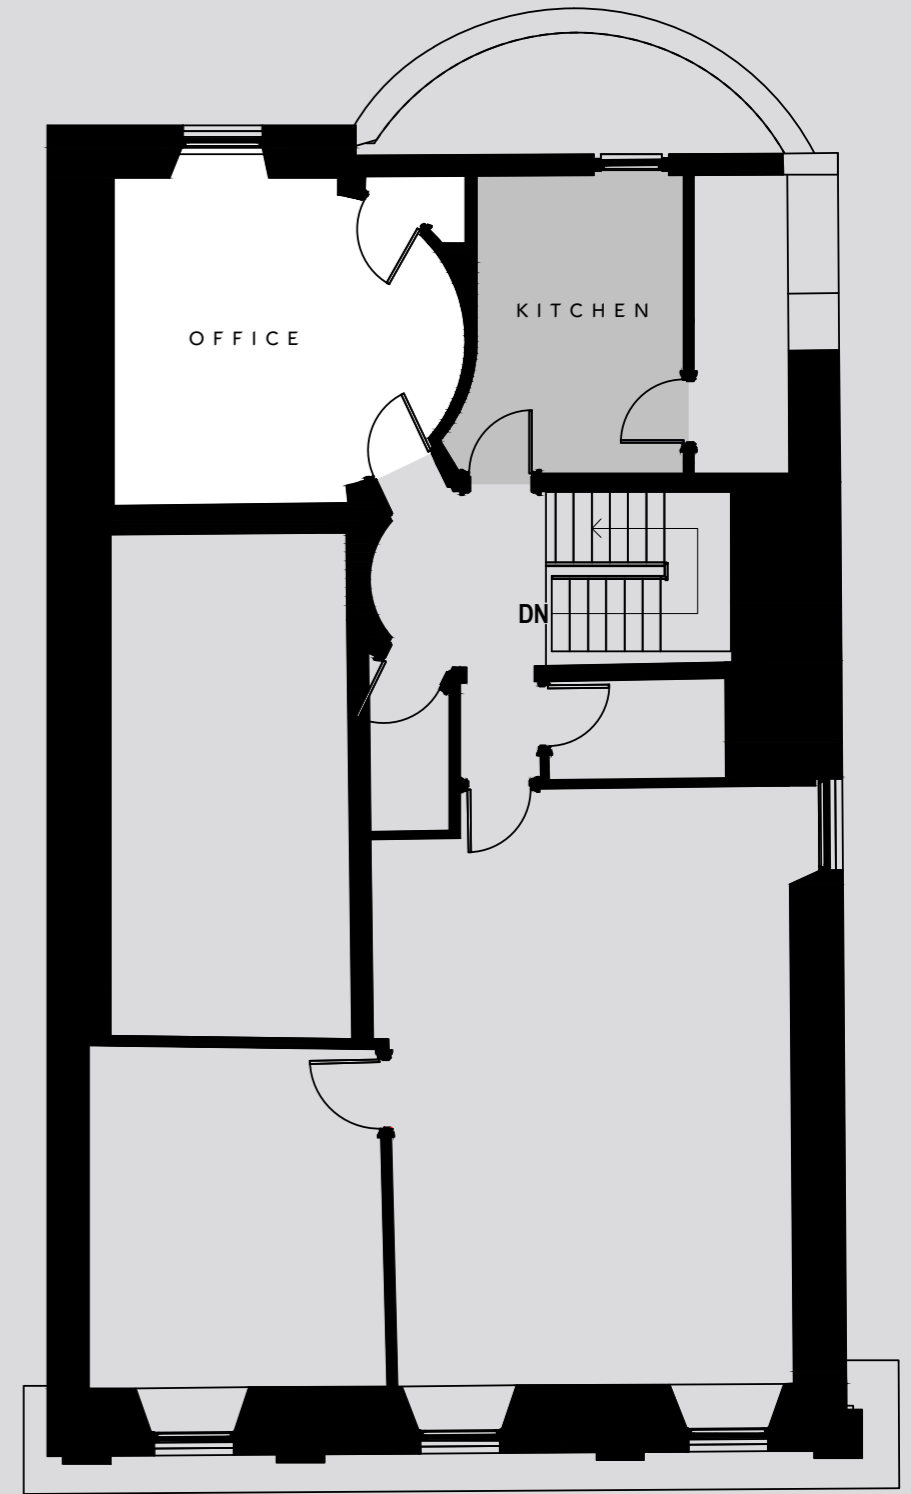

18

CHARLOTTE  
SQUARE

EDINBURGH

TO LET  
—  
HIGH QUALITY  
THIRD FLOOR  
TOWNHOUSE OFFICE

196 SQ FT

18 Charlotte Square is part of The Charlotte Square Collection, a portfolio of 23 Georgian townhouses providing the highest quality office accommodation in Edinburgh.

This is a multi-let townhouse offering a range of office sizes. A single office with excellent views is available on the top floor of the building. Within the common parts, there are shared kitchen, toilet and shower facilities.